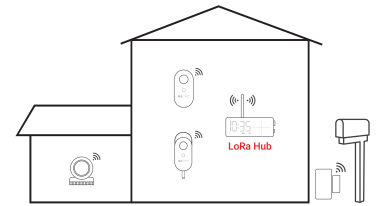

Small Area Monitoring

If you are looking to monitor a small area such as a garage or kitchen, we recommend using **BLE Sensors** (Bluetooth Low Energy sensors). These sensors are ideal for areas within 131 feet where there are no floors or walls in between, providing precise data feedback.

Large Area Monitoring

For monitoring larger areas like entire houses or buildings, we suggest our LoRa Sensors products. These products can cover monitoring ranges of up to 1640 feet, ensuring comprehensive monitoring of the target area with robust signal coverage.