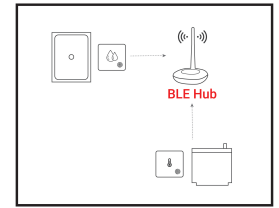

Small Area Monitoring

If you are looking to monitor a small area such as a garage or kitchen, we recommend using **BLE Sensors** (Bluetooth Low Energy sensors). These sensors are ideal for areas within 131 feet where there are no floors or walls in between, providing precise data feedback.

Large Area Monitoring

For monitoring larger areas like entire houses or buildings, we suggest our LoRa Sensors products. These products can cover monitoring ranges of up to 1640 feet, ensuring comprehensive monitoring of the target area with robust signal coverage.